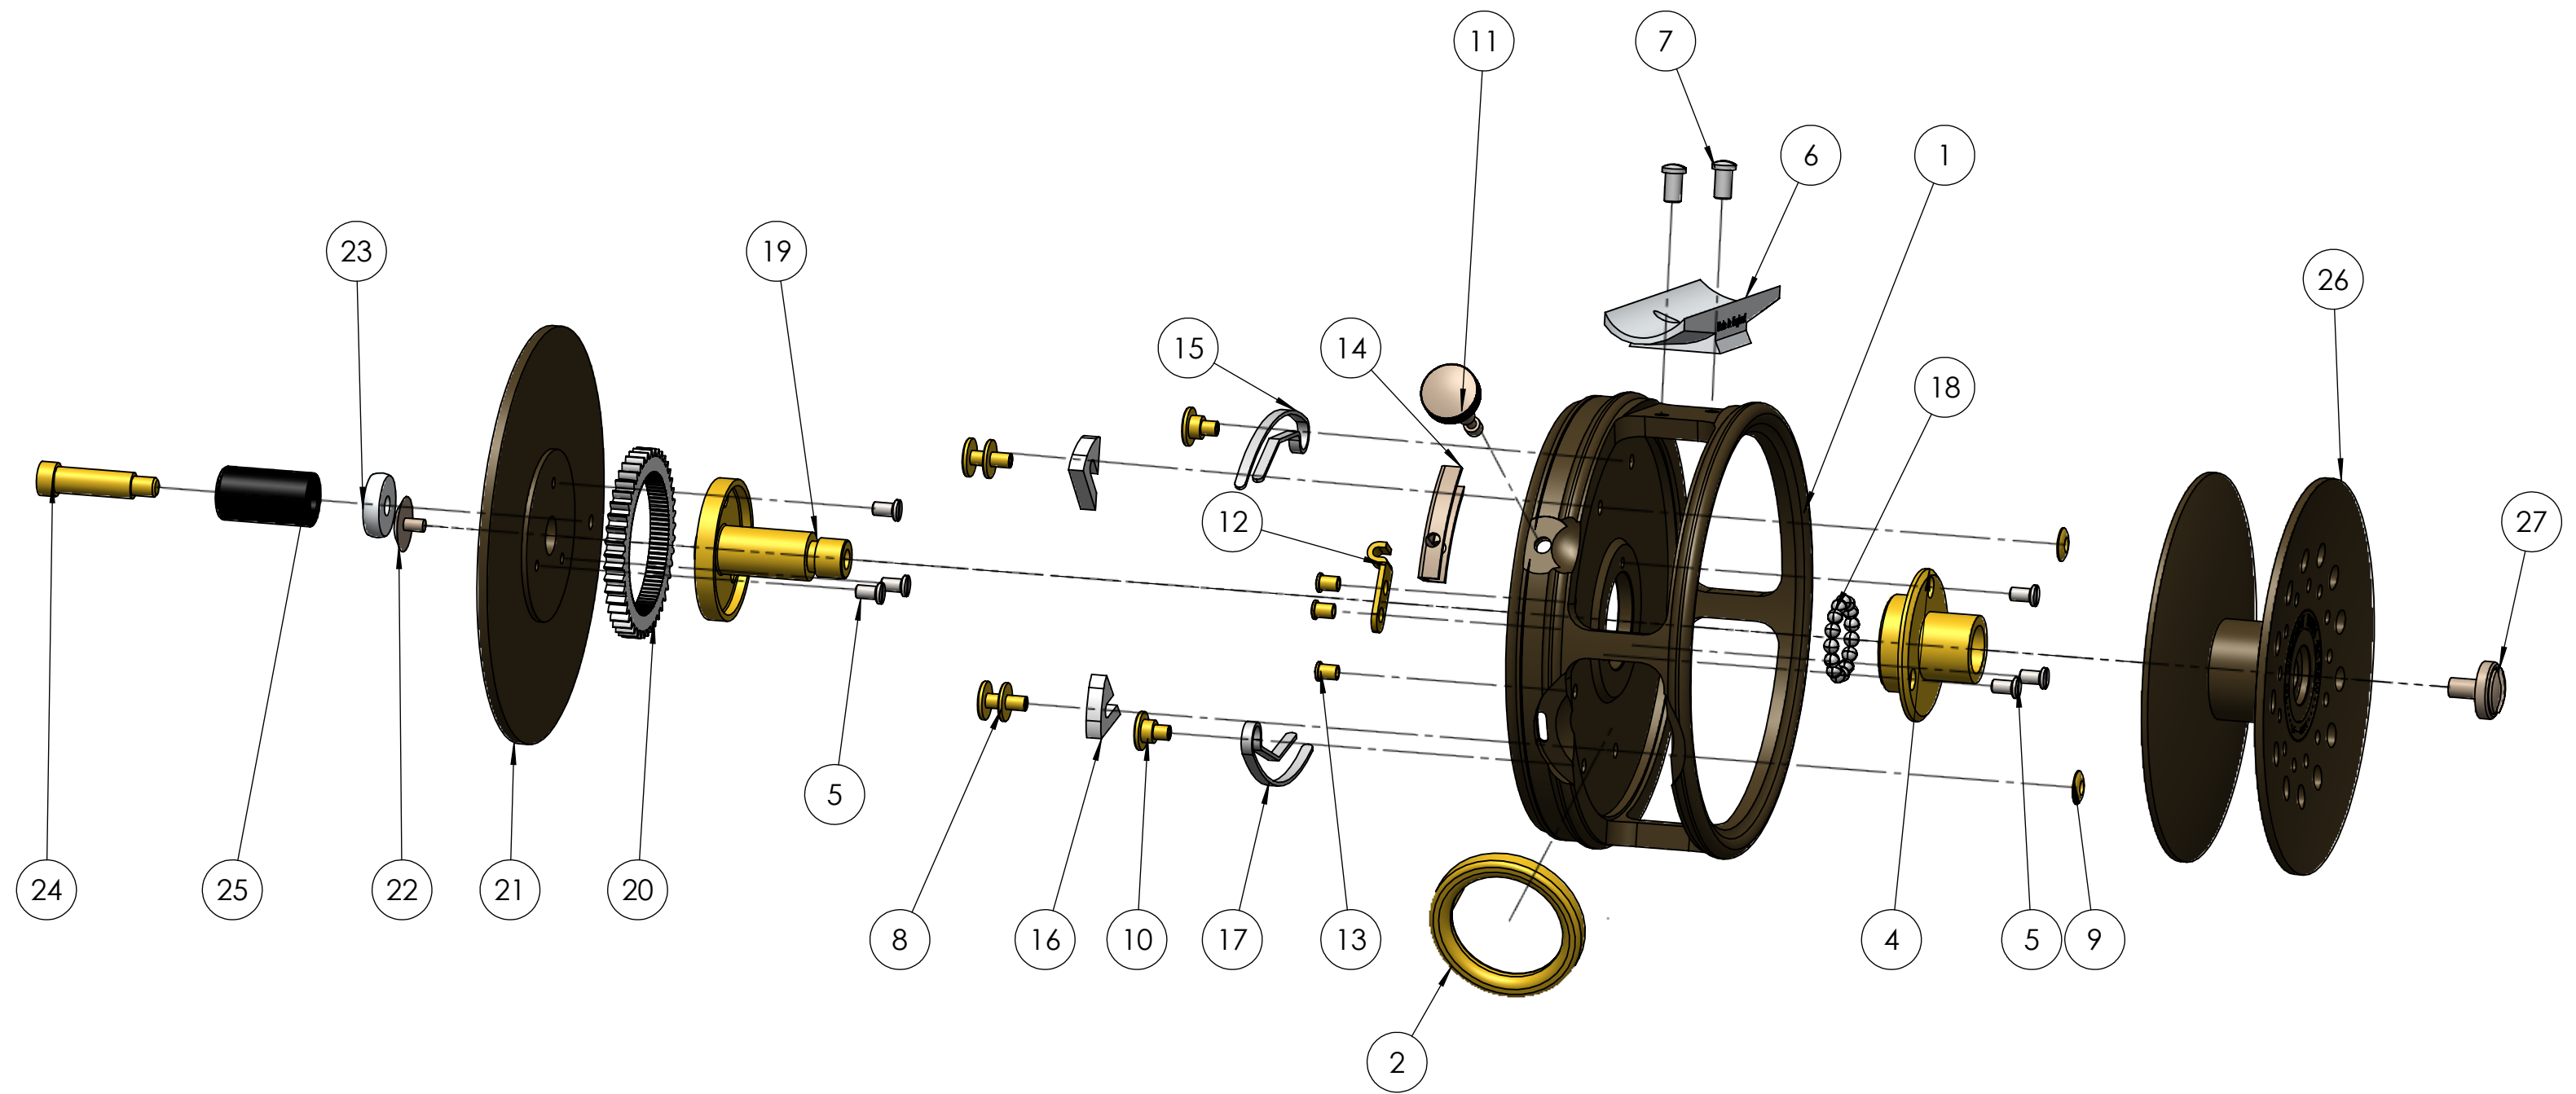

HARDY NARROW SPOOL PERFECT

HARDY NARROW SPOOL REEL

No.	Description	Q'TY	2 7/8 Narrow Spool Perfect RHW (1521690)	2/78 Narrow Spool Perfect LHW (1521688)	3 1/8 Narrow Spool Perfect RHW (1521691)	3 1/8 Narrow Spool Perfect LHW (1521689)
1	Frame	1				
2	LineGuard	1	1519018			
3		1	Not applicable soldered to frame Bush			
4	Frame Bush	1	1519017			
5	Plate Bush Screw	6	1334286			
6	Reel Back	1	1333542			
7	Reel Back Screw	2	1333855			
8	Tongue Stud	2	1333829			
9	Tongue Stud Washer	2	1333851			
10	Check Spring Stud	2	1333831			
11	Regulator Wire	1	1334544	1334545		
12	Regulator Wire Keeper	1	1333208			
13	Regulator Wire Keeper Stud	3	1333842			
14	Regulator Block	1	1334273	1334274	1334273	1334274
15	Check Spring	1	1332717			
16	Tongue	2	1333869			
17	Check Spring	1	1332717			
18	3/32 Stainless Steel Balls	15	1333916			
19	Plate Bush	1	1334285			
20	Check Wheel	1	1334282			
21	Plate	1				
22	Spindle End Cap	1	1333917			
23	Handle Cup	1	1333885			
24	Handle Wire	1	1332790			
25	Handle Knob	1	1403787			
26	Drum	1				
27	Stop Screw	1	1334356			